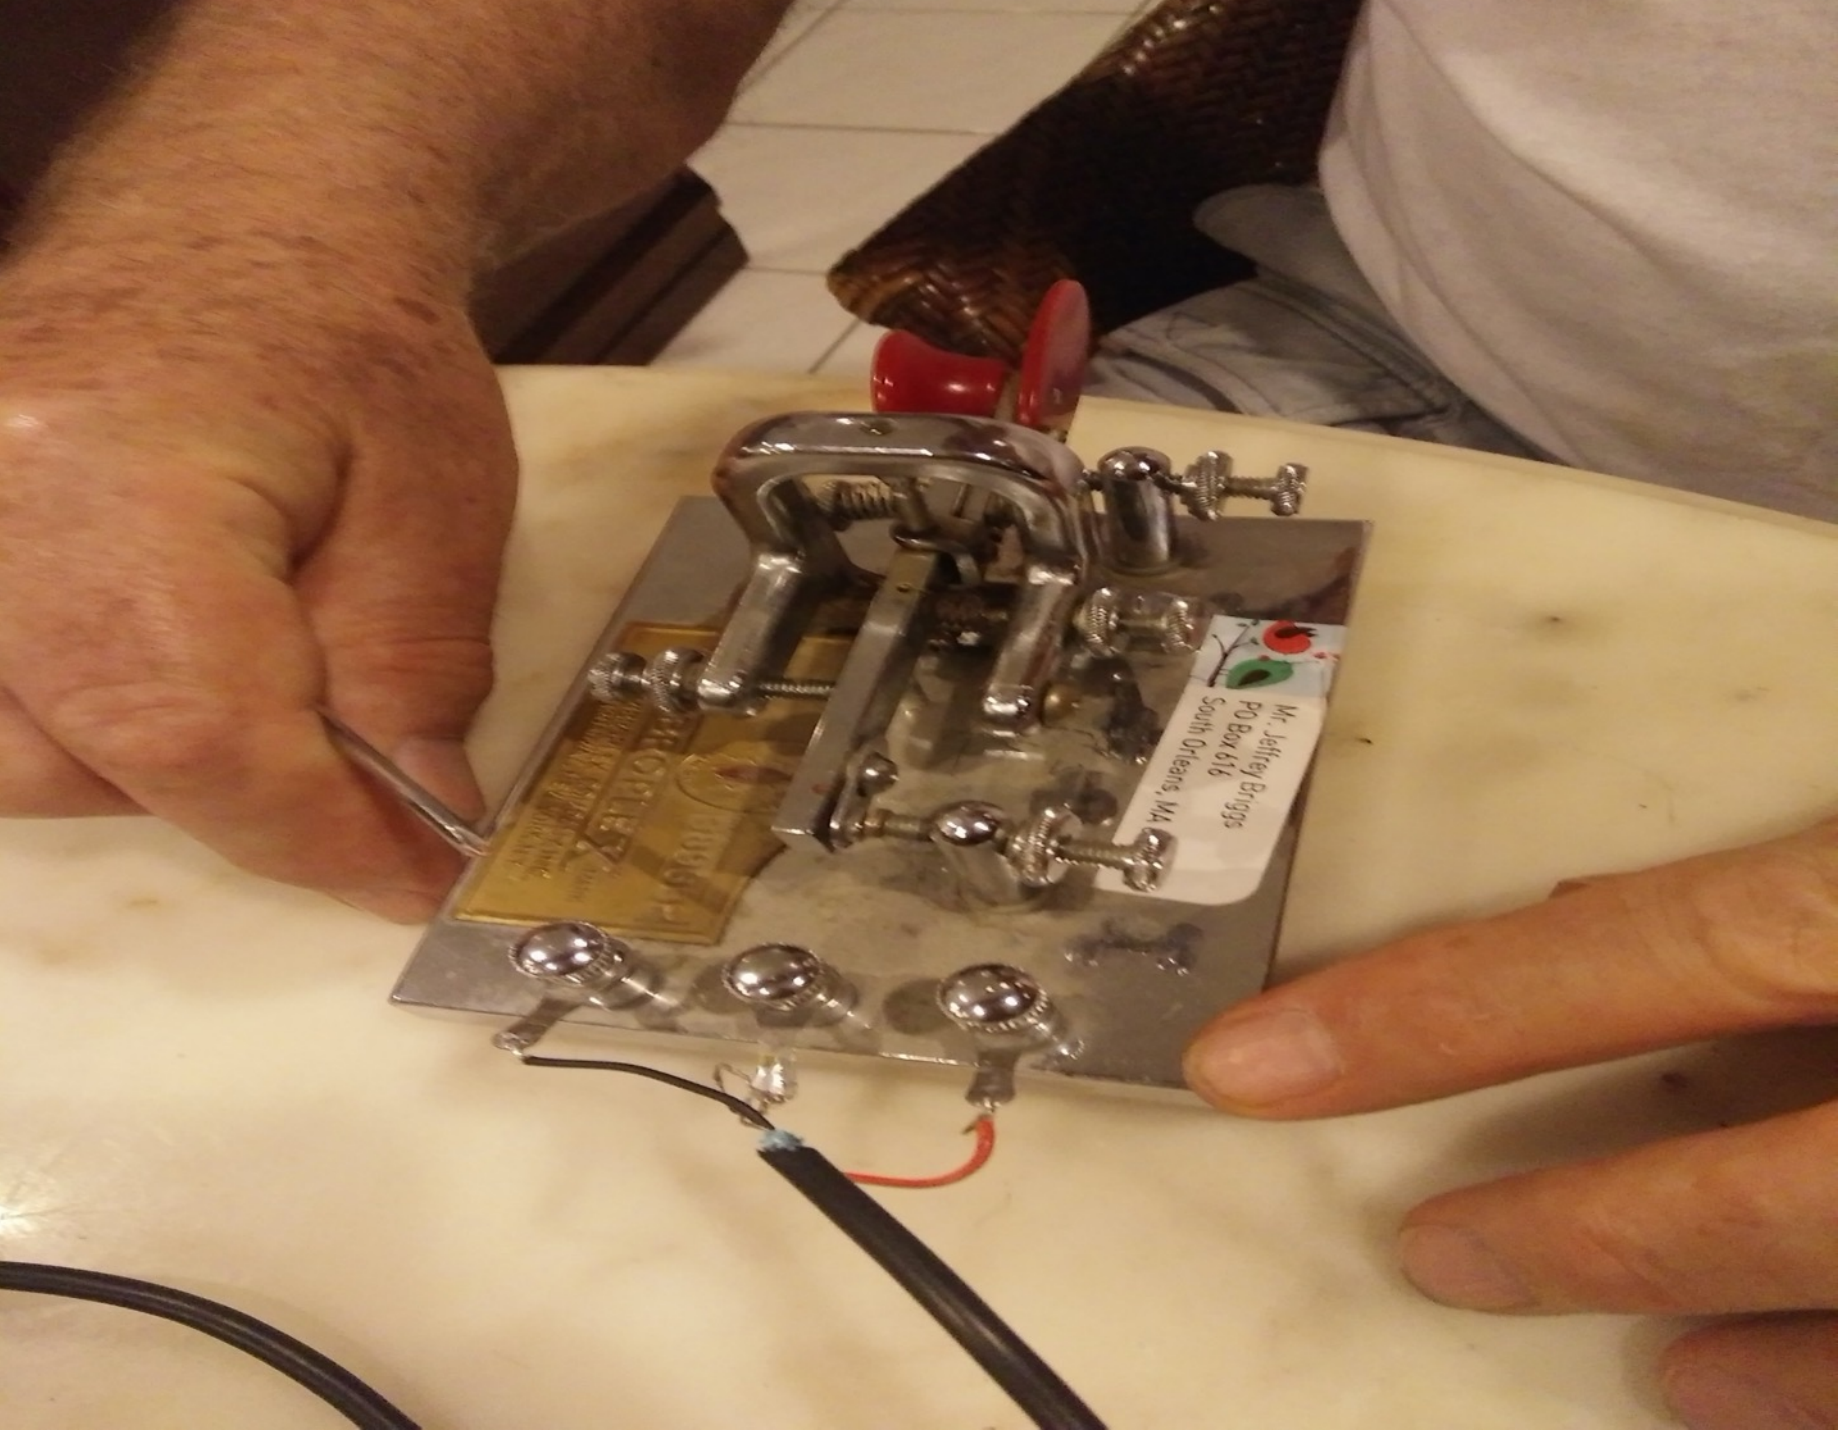

Expert 1.5K - FA

1.8 - 50 MHz Solid State

IN	BAND	ANT	BNK	CAT	OUT	SWR	TEMP
1	17m	4	A	ICOM	MAX	1.06	45°C

Linear Amplifier

Fully Automatic

Control panel with buttons: ON, CAT, DISP, OFF, SET, PWR, OP.

Indicator lights: ON (green), OP (orange), TX (red).