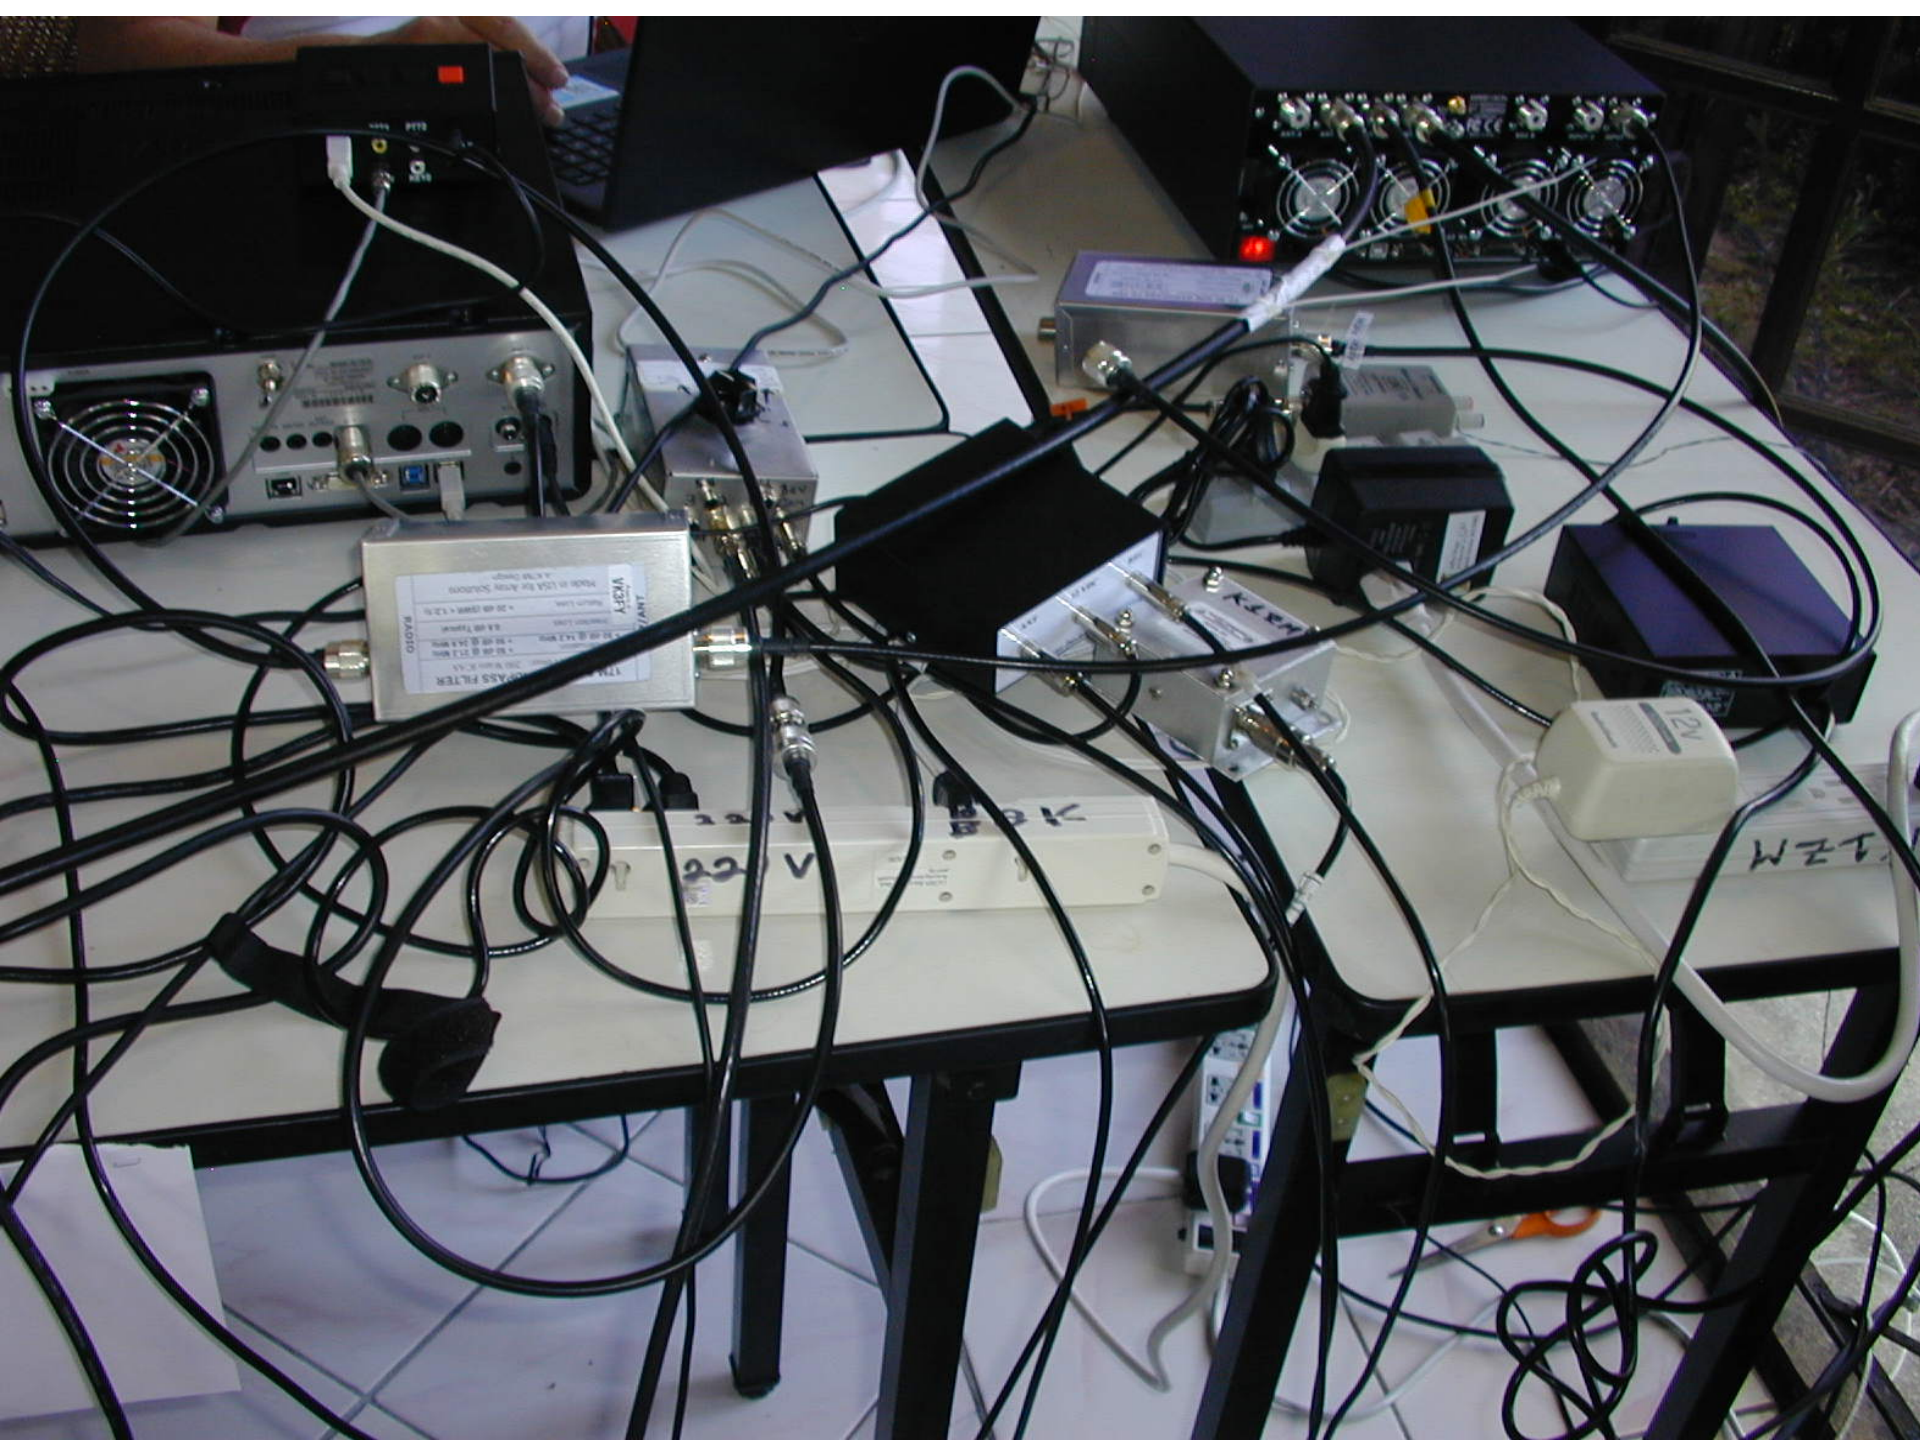

17M
CLASS FILTER
200 Watt P.A.
1.80 MHz @ 1.2 MHz
1.80 MHz @ 1.2 MHz
1.80 MHz @ 1.2 MHz
1.80 MHz @ 1.2 MHz
MADE IN USA BY ARRI SOLUTIONS
A-179 Group

17M
CLASS FILTER
200 Watt P.A.
1.80 MHz @ 1.2 MHz
1.80 MHz @ 1.2 MHz
1.80 MHz @ 1.2 MHz
1.80 MHz @ 1.2 MHz