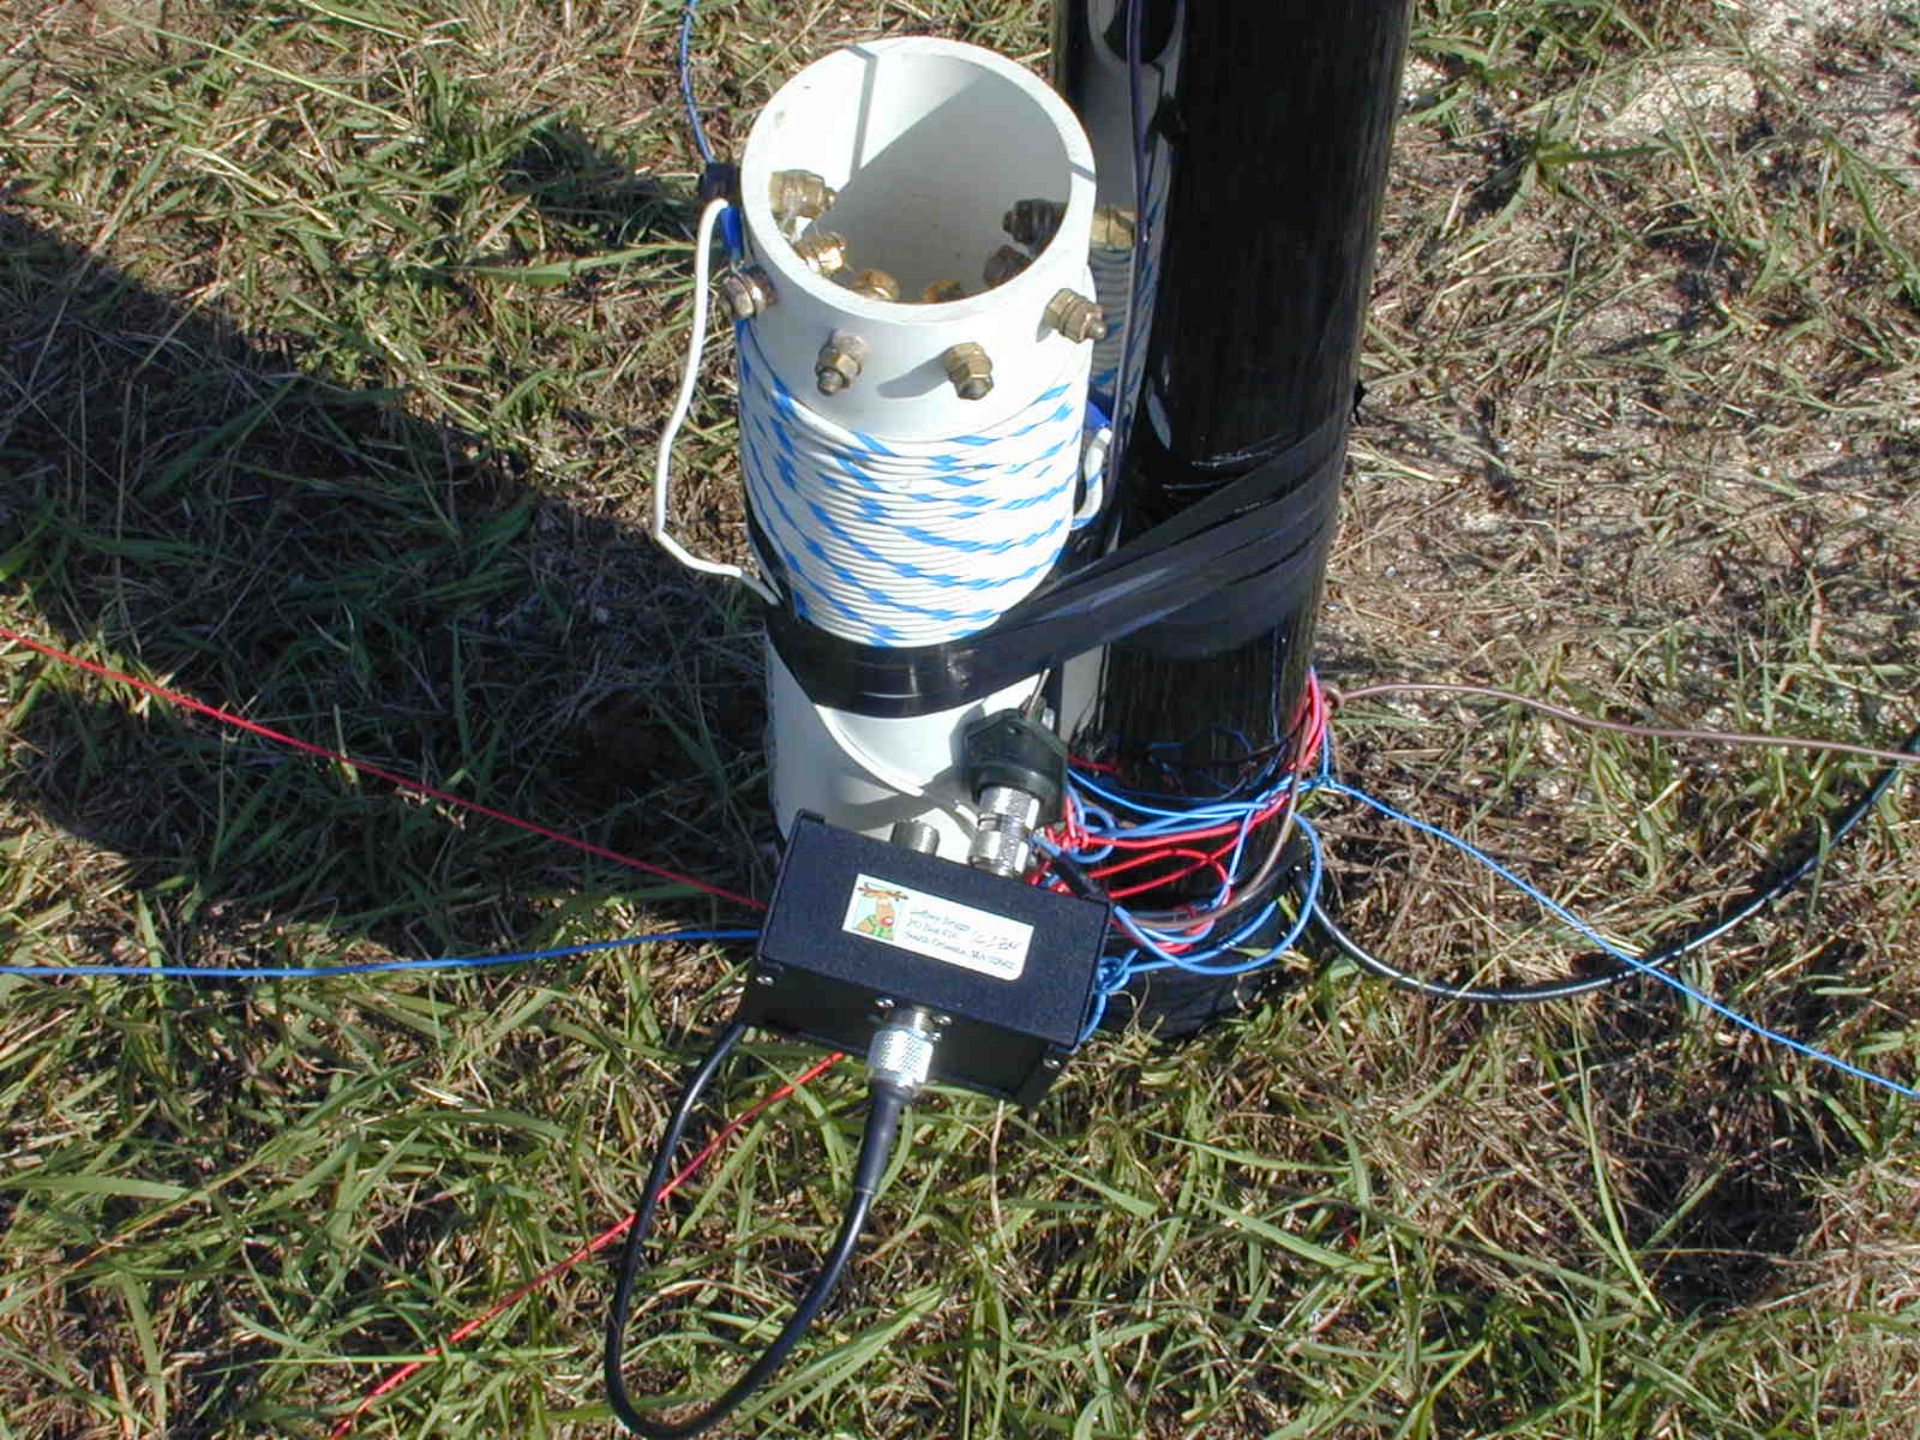

**ACOM**  
**9MOW**

**ACOM**  
**9MOW**

ACOM  
9M0VV

ACOM  
9M0W

Waters 3100  
MSK-001-001  
South Plainfield, MA 01062

17M  
CLASS FILTER  
200 Watt P.A.  
1.80 MHz @ 1.2 MHz  
1.80 MHz @ 1.2 MHz  
1.80 MHz @ 1.2 MHz  
1.80 MHz @ 1.2 MHz  
MADE IN USA BY ARRI SOLUTIONS  
A-179 Group