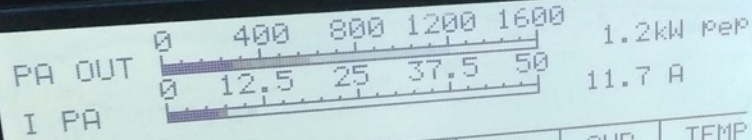

Expert 1.5K - FA

1.8 - 50 MHz Solid State